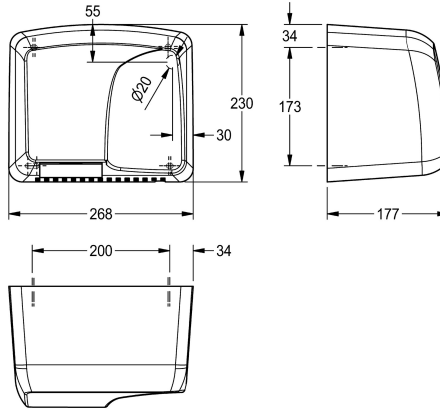

#### KWC-No.

**2000056770**

Dimensions 268 x 230 x 177 mm (W x H x D)

Touch free electronic warm air hand dryer for wall mounting, material thickness 3 mm, infrared sensor activity for non-touch operation, sensor range adjustable from 15 to 19 cm, automatic power shut-off after 60 seconds, cable and plug not included.

Connection voltage 220 - 240 V, 50 - 60 Hz  
Total power 1800 W

Heater 1720 W  
Motor 80 W motor with 2800 rpm  
Noise 64 db(A)  
Air volume 255 m<sup>3</sup>/h  
Air velocity 14.5 m/s"  
Dimensions 268 x 230 x 177 mm (W x H x D)

#### Technical Data

air velocity	not adjustable
blower output	255 MQH
input supply voltage Hz	50 HTZ
input supply voltage V	230 Volt
heating power	1720 WTT
material	synthetic
material thickness	3 mm
motor power	80 WTT
overall depth	177 mm
overall height	230 mm
overall width	268 mm
protective system IP	IPX1
sound level	55 2N
surface finish	high polished
tailor made	no
total power	1800 WTT
type of fixing	screw
type of mounting	wall mounting
type of operation	sensor operation